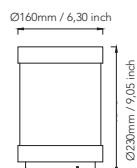

CODICI / CODES:
OTTO2M

OTTO2MF (con base / with plate)