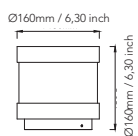

- POWER LED technology in warm white (3000°k);
- Touch button (ON/OFF & DIM);
- Stainless steel (AISI 316L) and borosilicate glass;
- For indoor use;
- Yacht / Residential;
- This version is equipped with a power supply to be plugged through a power cable to the mains (100-240VAC, 50/60Hz).