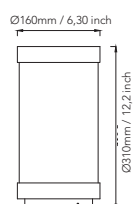

CODICI / CODES:
OTTO2B

OTTO2BF (con base / with plate)