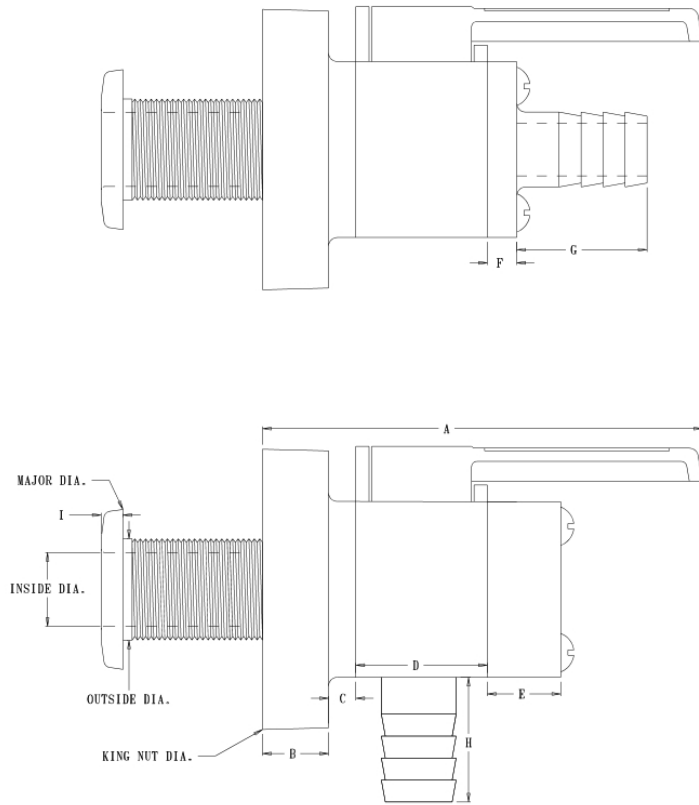

Serie 93 Ventil mit Borddurchlass Pilzkopf

DIMENSION	1/2" + 3/4"	1" + 1-1/4"	1-1/2" + 2"
MAJOR DIA.	43.4	60.7	71.6
OUTSIDE DIA.	27.9	40.1	71.6
INSIDE DIA.	15.5	26.4	40.6
KING NUT DIA.	79.5	95.3	106.9
A	113.8	157.2	193.8
B	23.1	24.9	27.9
C	12.2	7.9	5.8
D	30.5	47.5	39.9
E	13.2	19	1.35
F	13.5	19	19.8
G	33.3	25.4 - 31.8 31.8 - 38.1	38.1
H	36.6	38.1	44.5
I	6.4	7.9	8.2

ALL DIMENSIONS IN MILLIMETERS