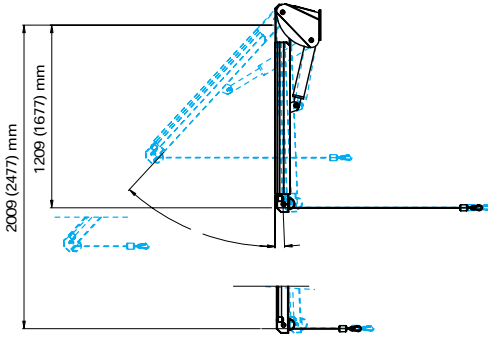

DECK CRANE

2 m Extending Crane Pedestal mounting

2 m - 2.5 m Extending Beam option

2 m Fixed Beam option

Mounting options

MODEL	CRANE TYPE	MOUNT	LIFT	REACH
CF200P200	Fixed Beam	200 PED	200 kg	1515-2015 mm
CF200P275	Fixed Beam	275 PED	275 kg	1515-2015 mm
CF200P300	Fixed Beam	300 PED	350 kg	1515-2015 mm
CF200B200	Extending Beam	200S BD	200 kg	1209-2009 mm
CF200B300	Extending Beam	300 BD	350 kg	1209-2009 mm
CE200P200	Fixed Beam	200 PED	250 kg	1677-2477 cm
CE200B200	Extending Beam	275 BD	250 kg	1515-2015 cm
CE250P300	Fixed Beam	300 PED	300 kg	1515-2015 cm
CE200B300	Extending Beam	300 BD	300 kg	1515-2015 cm

NOTES
OTHER SIZES OF CRANE CAN BE MANUFACTURED TO ORDER
Optional radio control operation