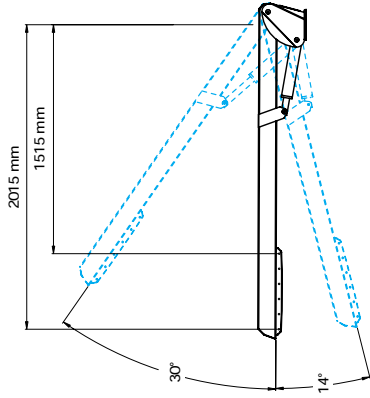

DECK CRANE

2 m Extending Crane Pedestal mounting

2 m - 2.5 m Extending Beam option

2 m Fixed Beam option

Mounting options

MODEL	CRANE TYPE	MOUNT	LIFT	REACH
CF200P200	Fixed Beam	200 PED	200 kg	1515-2015 mm
CF200P275	Fixed Beam	275 PED	275 kg	1515-2015 mm
CF200P300	Fixed Beam	300 PED	350 kg	1515-2015 mm
CF200B200	Extending Beam	200S BD	200 kg	1209-2009 mm
CF200B300	Extending Beam	300 BD	350 kg	1209-2009 mm
CE200P200	Fixed Beam	200 PED	250 kg	1677-2477 cm
CE200B200	Extending Beam	275 BD	250 kg	1515-2015 cm
CE250P300	Fixed Beam	300 PED	300 kg	1515-2015 cm
CE200B300	Extending Beam	300 BD	300 kg	1515-2015 cm

NOTES
OTHER SIZES OF CRANE CAN BE MANUFACTURED TO ORDER
Optional radio control operation