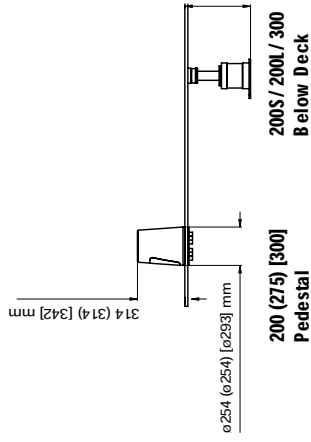

DECK CRANE

2 m Extending Crane Pedestal mounting

2 m - 2.5 m Extending Beam option

2 m Fixed Beam option

Mounting options

MODEL	CRANE TYPE	MOUNT	LIFT	REACH
CF200P200	Fixed Beam	200 PED	200 kg	1515-2015 mm
CF200P275	Fixed Beam	275 PED	275 kg	1515-2015 mm
CF200P300	Fixed Beam	300 PED	350 kg	1515-2015 mm
CF200B200	Extending Beam	200S BD	200 kg	1209-2009 mm
CF200B300	Extending Beam	300 BD	350 kg	1209-2009 mm
CE200P200	Fixed Beam	200 PED	250 kg	1677-2477 cm
CE200B200	Extending Beam	275 BD	250 kg	1515-2015 cm
CE250P300	Fixed Beam	300 PED	300 kg	1515-2015 cm
CE200B300	Extending Beam	300 BD	300 kg	1515-2015 cm