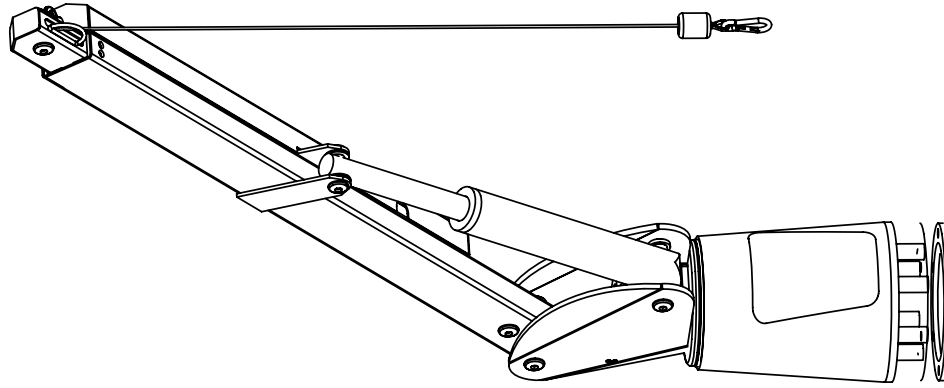

DECK CRANE

2 m Extending Crane Pedestal mounting

2 m - 2.5 m Extending Beam option

2 m Fixed Beam option

Mounting options

MODEL	CRANE TYPE	MOUNT	LIFT	REACH
CF200P200	Fixed Beam	200 PED	200 kg	1515-2015 mm
CF200P275	Fixed Beam	275 PED	275 kg	1515-2015 mm
CF200P300	Fixed Beam	300 PED	350 kg	1515-2015 mm
CF200B200	Extending Beam	200S BD	200 kg	1209-2009 mm
CF200B300	Extending Beam	300 BD	350 kg	1209-2009 mm
CE200P200	Fixed Beam	200 PED	250 kg	1677-2477 cm
CE200B200	Extending Beam	275 BD	250 kg	1515-2015 cm
CE250P300	Fixed Beam	300 PED	300 kg	1515-2015 cm
CE200B300	Extending Beam	300 BD	300 kg	1515-2015 cm

NOTES
OTHER SIZES OF CRANE CAN BE MANUFACTURED TO ORDER
Optional radio control operation