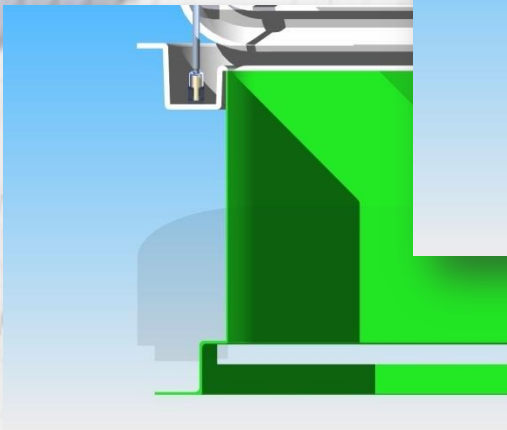

SKYSCREEN AND MOSQUITO SOLIMAR

SOLIMAR structures for skyscreens and mosquito were born to help shipyards during the fitting of flush deck hatches.

Structures are in fibreglass as our hatches and come with skyscreen, mosquito or both mounted.

The structure has the same size of the hatch. Height can be 150mm or 300mm and then it can be cutted to become the right size for each hatch. After painting, hatch and structure are a one piece.

SOLIMAR s.r.l MARINE EQUIPMENT