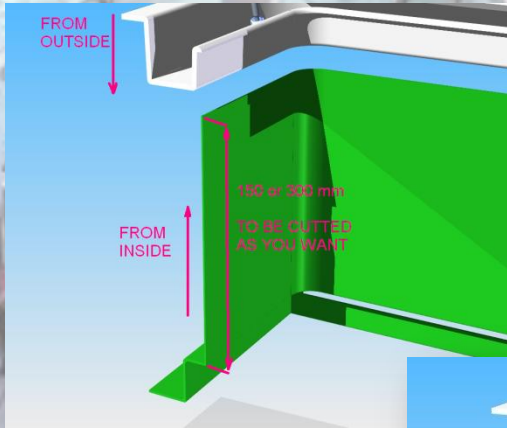

SKYSCREEN AND MOSQUITO SOLIMAR

SOLIMAR structures for skyscreens and mosquito were born to help shipyards during the fitting of flush deck hatches.

Structures are in fibreglass as our hatches and come with skyscreen, mosquito or both mounted.

The structure has the same size of the hatch. Height can be 150mm or 300mm and then it can be cutted to become the right size for each hatch. After painting, hatch and structure are a one piece.

SOLIMAR s.r.l MARINE EQUIPMENT