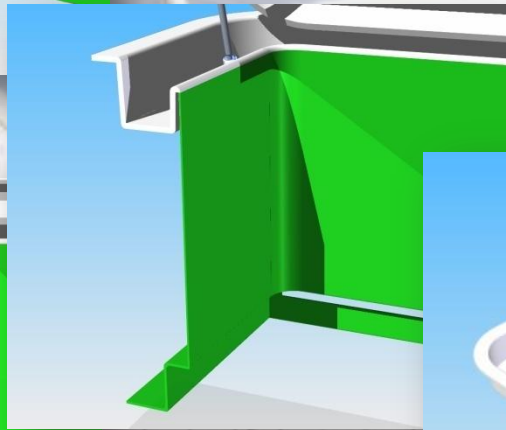

SKYSCREEN AND MOSQUITO SOLIMAR

SOLIMAR structures for skyscreens and mosquito were born to help shipyards during the fitting of flush deck hatches.

Structures are in fibreglass as our hatches and come with skyscreen, mosquito or both mounted.

The structure has the same size of the hatch. Height can be 150mm or 300mm and then it can be cutted to become the right size for each hatch. After painting, hatch and structure are a one piece.

SOLIMAR s.r.l MARINE EQUIPMENT