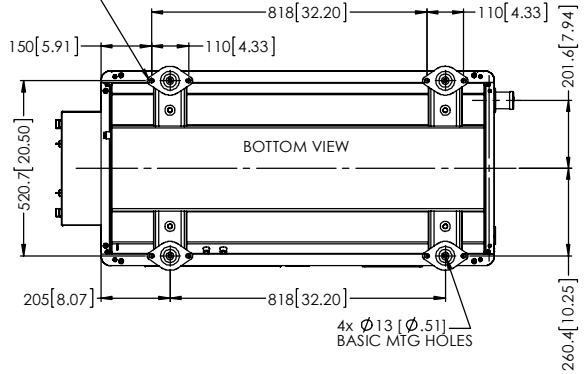

8 7 6 5 4 3 2 1

TOTAL WEIGHT, WET:
 M844LW3: 477 kg [1052 lbs.]
 (DOES NOT INCLUDE PTO).
 ADD 31.8 kg [70 lbs] FOR PTO OPTION.

UNLESS OTHERWISE SPECIFIED:		NAME	DATE
DIMENSIONS ARE IN MILLIMETERS		DRAWN	LTP
TOLERANCES:		CHECKED	4/8/2011
ANGULAR:		ENG APPR.	
MATCH & BEND ± 1.0°		MFG APPR.	
TWO PLACE DECIMAL ± 0.5		Q.A.	
THREE PLACE DECIMAL ± 0.3		COMMENTS:	
MATERIAL:			
FINISH:			
NEXT ASSY	USED ON		
APPLICATION	DO NOT SCALE DRAWING		

NORTHERN LIGHTS 3420 14TH AVE. N.W.
 Seattle, WA 98107
 (206) 769-3880
 www.northern-lights.com

TITLE:
INSTALLATION DIMENSIONS
 NLI P/N: 05-70010
 M844LW3 SOUND SHIELD

SIZE	DWG. NO.	REV
C	C-6860	

SCALE: 1:10 WEIGHT: SHEET 1 OF 1