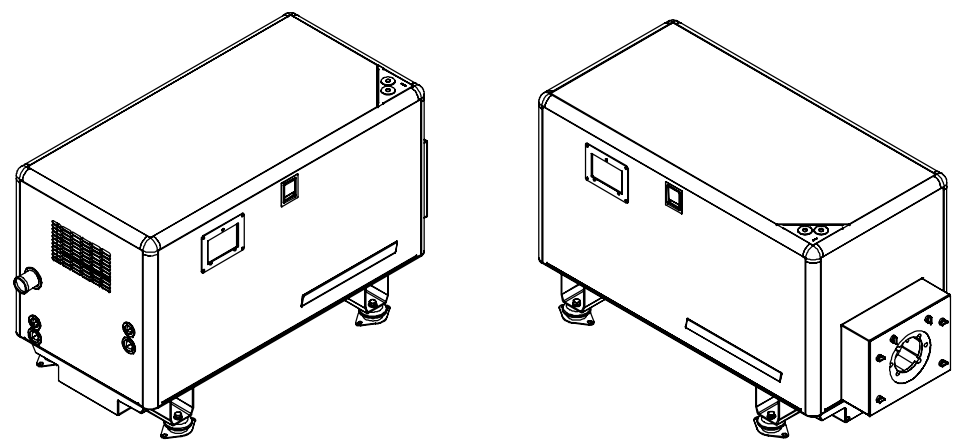

8 7 6 5 4 3 2 1

TOTAL WEIGHT, WET:
 M844LW3: 477 kg [1052 lbs.]
 (DOES NOT INCLUDE PTO).
 ADD 31.8 kg [70 lbs] FOR PTO OPTION.

UNLESS OTHERWISE SPECIFIED:		NAME	DATE
DIMENSIONS ARE IN MILLIMETERS		DRAWN	LTP
TOLERANCES:		CHECKED	4/8/2011
ANGULAR:		ENG APPR.	
MATCH & BEND ± 1.0°		MFG APPR.	
TWO PLACE DECIMAL ± 0.5		Q.A.	
THREE PLACE DECIMAL ± 0.3		COMMENTS:	
MATERIAL:			
FINISH:			
NEXT ASSY	USED ON		
APPLICATION	DO NOT SCALE DRAWING		

NORTHERN LIGHTS 3420 14TH AVE. N.W.
 Seattle, WA 98107
 (206) 769-3880
 www.northern-lights.com

TITLE:
INSTALLATION DIMENSIONS
 NLI P/N: 05-70010
 M844LW3 SOUND SHIELD

SIZE	DWG. NO.	REV
C	C-6860	

SCALE: 1:10 WEIGHT: SHEET 1 OF 1