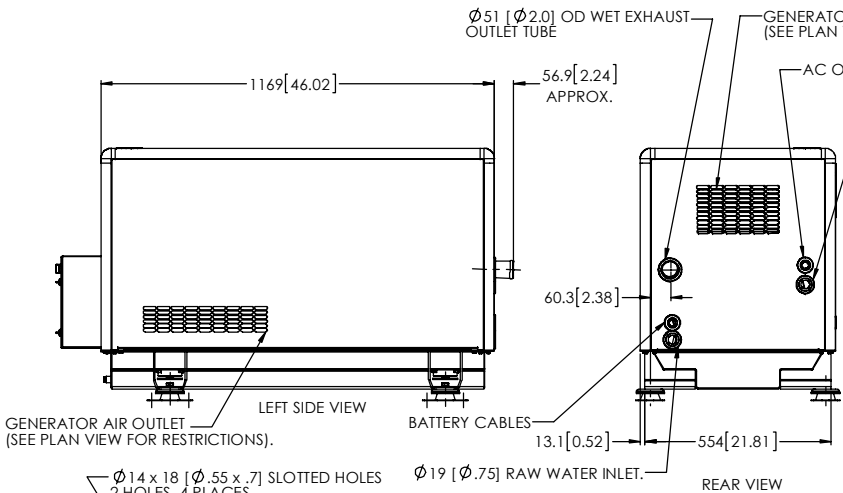

8 7 6 5 4 3 2 1

TOTAL WEIGHT, WET:
 M844LW3: 477 kg [1052 lbs.]
 (DOES NOT INCLUDE PTO).
 ADD 31.8 kg [70 lbs] FOR PTO OPTION.

UNLESS OTHERWISE SPECIFIED:		NAME	DATE
DIMENSIONS ARE IN MILLIMETERS		DRAWN	LTP
TOLERANCES:		CHECKED	4/8/2011
ANGULAR:		ENG APPR.	
MATCH & BEND ± 1.0°		MFG APPR.	
TWO PLACE DECIMAL ± 0.5		Q.A.	
THREE PLACE DECIMAL ± 0.3		COMMENTS:	
MATERIAL:			
FINISH:			
NEXT ASSY	USED ON		
APPLICATION	DO NOT SCALE DRAWING		

NORTHERN LIGHTS 3420 14TH AVE. N.W.
 Seattle, WA 98107
 (206) 769-3880
 www.northern-lights.com

TITLE:
INSTALLATION DIMENSIONS
 NLI P/N: 05-70010
 M844LW3 SOUND SHIELD

SIZE	DWG. NO.	REV
C	C-6860	

SCALE: 1:10 WEIGHT: SHEET 1 OF 1