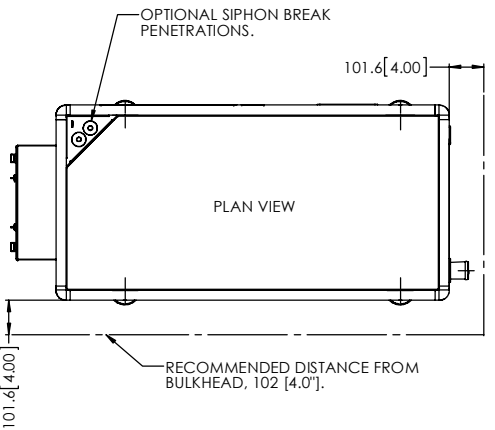

8 7 6 5 4 3 2 1

TOTAL WEIGHT, WET:
 M844LW3: 477 kg [1052 lbs.]
 (DOES NOT INCLUDE PTO).
 ADD 31.8 kg [70 lbs] FOR PTO OPTION.

UNLESS OTHERWISE SPECIFIED:		NAME	DATE
DIMENSIONS ARE IN MILLIMETERS		DRAWN	LTP
TOLERANCES:		CHECKED	4/8/2011
ANGULAR:		ENG APPR.	
MATCH & BEND ± 1.0°		MFG APPR.	
TWO PLACE DECIMAL ± 0.5		Q.A.	
THREE PLACE DECIMAL ± 0.3		COMMENTS:	
MATERIAL:			
FINISH:			
NEXT ASSY	USED ON		
APPLICATION	DO NOT SCALE DRAWING		

NORTHERN LIGHTS 3420 14TH AVE. N.W.
 Seattle, WA 98107
 (206) 769-3880
 www.northern-lights.com

TITLE:
INSTALLATION DIMENSIONS
 NLI P/N: 05-70010
 M844LW3 SOUND SHIELD

SIZE	DWG. NO.	REV
C	C-6860	

SCALE: 1:10 WEIGHT: SHEET 1 OF 1