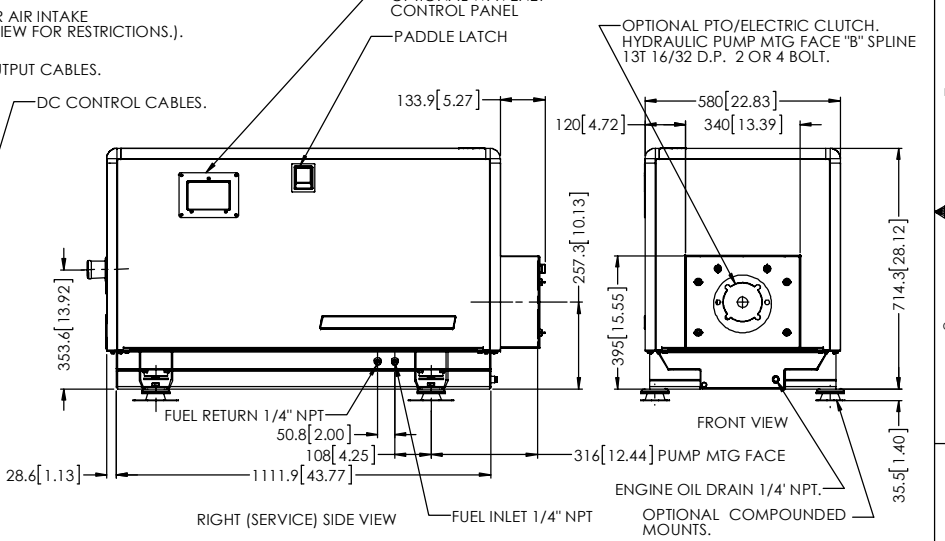

8 7 6 5 4 3 2 1

TOTAL WEIGHT, WET:
 M844LW3: 477 kg [1052 lbs.]
 (DOES NOT INCLUDE PTO).
 ADD 31.8 kg [70 lbs] FOR PTO OPTION.

UNLESS OTHERWISE SPECIFIED:		NAME	DATE
DIMENSIONS ARE IN MILLIMETERS		DRAWN	LTP
TOLERANCES:		CHECKED	4/8/2011
ANGULAR:		ENG APPR.	
MATCH & BEND ± 1.0°		MFG APPR.	
TWO PLACE DECIMAL ± 0.5		Q.A.	
THREE PLACE DECIMAL ± 0.3		COMMENTS:	
MATERIAL:			
FINISH:			
NEXT ASSY	USED ON		
APPLICATION	DO NOT SCALE DRAWING		

NORTHERN LIGHTS 3420 14TH AVE. N.W.
 Seattle, WA 98107
 (206) 769-3880
 www.northern-lights.com

TITLE:
INSTALLATION DIMENSIONS
 NLI P/N: 05-70010
 M844LW3 SOUND SHIELD

SIZE	DWG. NO.	REV
C	C-6860	

SCALE: 1:10 WEIGHT: SHEET 1 OF 1